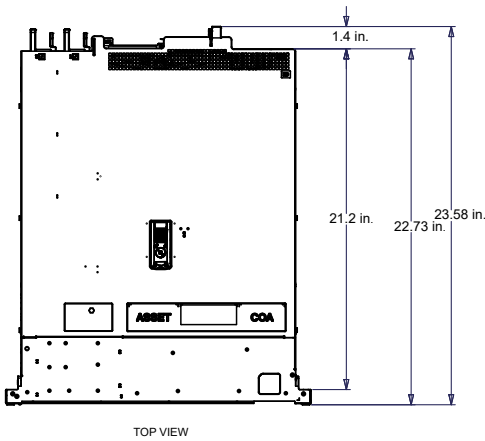

RAID NVR: 1U Rack-Mount (RAID 5) Form Factor Models

See table below for performance information. Each includes five year NBD onsite KYHD (Keep Your Hard Drive) warranty with UL/FCC/CE and other required certifications.

Model	Storage
VERA-1U48R5-32	48 TB gross storage (32 TB usable storage)
VERA-1U64R5-43	64 TB gross storage (43 TB usable storage)
VERA-1U80R5-54	80 TB gross storage (54 TB usable storage)

Dimensional Drawing