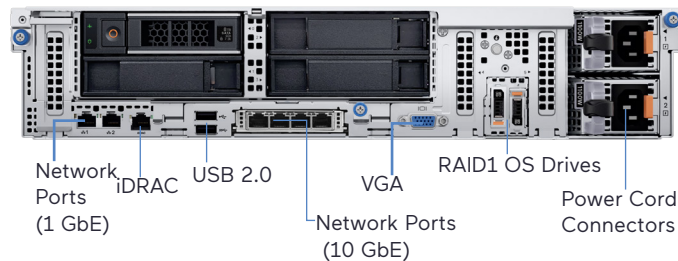

Front and Rear Panel Controls and Connectors

Valerus RAID NVR Recording Performance

Recording Server	Data Rate (Mbits)	Number Cameras	Number of Data Drives
RAID 6 Recording 2U Server	Up to 800	Up to 250	28

Data Sheet Number: V323-01-03
Vicon Data Sheet Number: 8009-7323-01-03

Specifications subject to change without notice. Vicon and their logos are registered trademarks of Vicon Industries Inc. Copyright © 2024 Vicon Industries Inc. All rights reserved.

Intel and Xeon are trademarks or registered trademarks of Intel Corporation. Microsoft and Windows are registered trademarks of Microsoft Corporation.