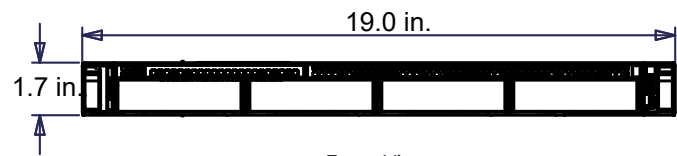

RAID NVR: 1U Rack-Mount (RAID 5) Form Factor Models

See table below for performance information. Each includes five year NBD onsite KYHD (Keep Your Hard Drive) warranty with UL/FCC/CE and other required certifications.

Model	Storage
VERA-1U48R5-32	48 TB gross storage (32 TB usable storage)
VERA-1U64R5-43	64 TB gross storage (43 TB usable storage)
VERA-1U80R5-54	80 TB gross storage (54 TB usable storage)

Dimensional Drawing

Front and Rear Panel Controls and Connectors

Valerus RAID NVR Performance

Recording Server	Data Rate (Mbits)	Number Cameras	Number of Data Drives
RAID 5 Recording 1U Server	Up to 500	Up to 200	4