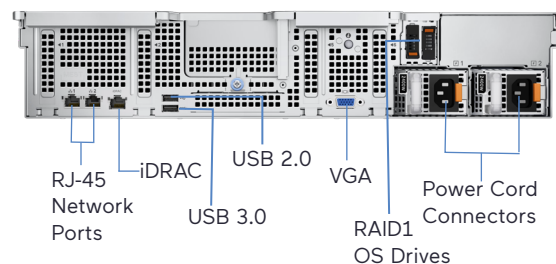

Front and Rear Panel Controls and Connectors

Valerus RAID NVR Performance

Recording Server	Data Rate (Mbits)	Number Cameras	Number of Data Drives
RAID 5 Recording 2U Server	Up to 600	Up to 200	12