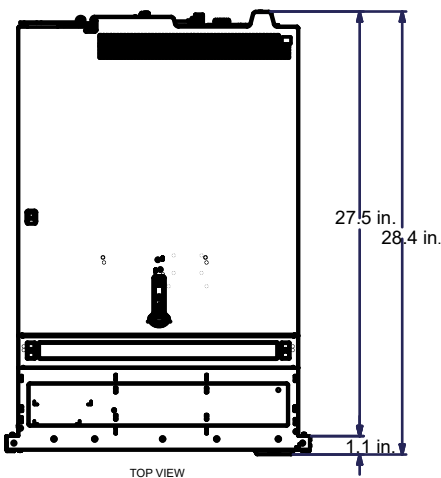

RAID NVR: 2U Rack-Mount (RAID 5) Form Factor Models

See table below for performance information. Each includes five year NBD onsite KYHD (Keep Your Hard Drive) warranty with UL/FCC/CE and other required certifications.

Model	Storage
VERA-2U84R5-65	84 TB gross storage (65 TB usable storage)
VERA-2U96R5-76	96 TB gross storage (76 TB usable storage)
VERA-2U120R5-90	120 TB gross storage (90 TB usable storage)
VERA-2U140R5-108	140 TB gross storage (108 TB usable storage)
VERA-2U160R5-126	160 TB gross storage (126 TB usable storage)
VERA-2U180R5-144	180 TB gross storage (144 TB usable storage)
VERA-2U200R5-162	200 TB gross storage (162 TB usable storage)
VERA-2U220R5-180	220 TB gross storage (180 TB usable storage)
VERA-2U240R5-198	240 TB gross storage (198 TB usable storage)

Dimensional Drawing