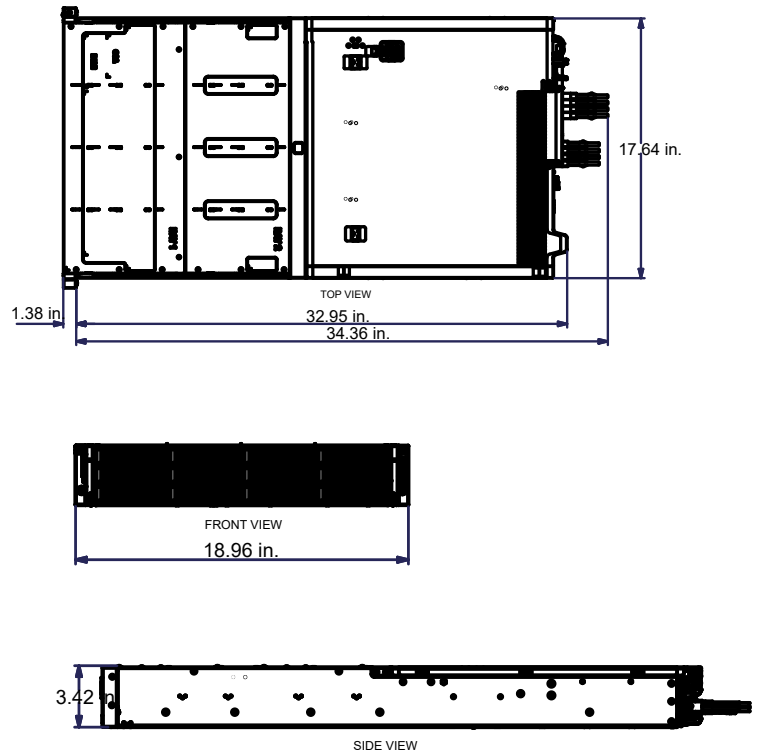

RAID NVR: 2U Rack-Mount (RAID 6) Form Factor Models

See table below for performance information. Each includes five year NBD onsite KYHD (Keep Your Hard Drive) warranty with UL/FCC/CE and other required certifications.

Model	Storage
VERA-2U280R6-216	280 TB gross storage (216 TB usable storage)
VERA-2U300R6-234	300 TB gross storage (234 TB usable storage)
VERA-2U320R6-252	320 TB gross storage (252 TB usable storage)
VERA-2U340R6-270	340 TB gross storage (270 TB usable storage)
VERA-2U360R6-288	360 TB gross storage (288 TB usable storage)
VERA-2U380R6-306	380 TB gross storage (306 TB usable storage)
VERA-2U400R6-324	400 TB gross storage (324 TB usable storage)
VERA-2U420R6-342	420 TB gross storage (342 TB usable storage)
VERA-2U440R6-360	440 TB gross storage (360 TB usable storage)
VERA-2U460R6-378	460 TB gross storage (378 TB usable storage)
VERA-2U480R6-396	480 TB gross storage (396 TB usable storage)
VERA-2U500R6-414	500 TB gross storage (414 TB usable storage)
VERA-2U520R6-432	520 TB gross storage (432 TB usable storage)
VERA-2U540R6-450	540 TB gross storage (450 TB usable storage)
VERA-2U560R6-468	560 TB gross storage (468 TB usable storage)

Dimensional Drawing